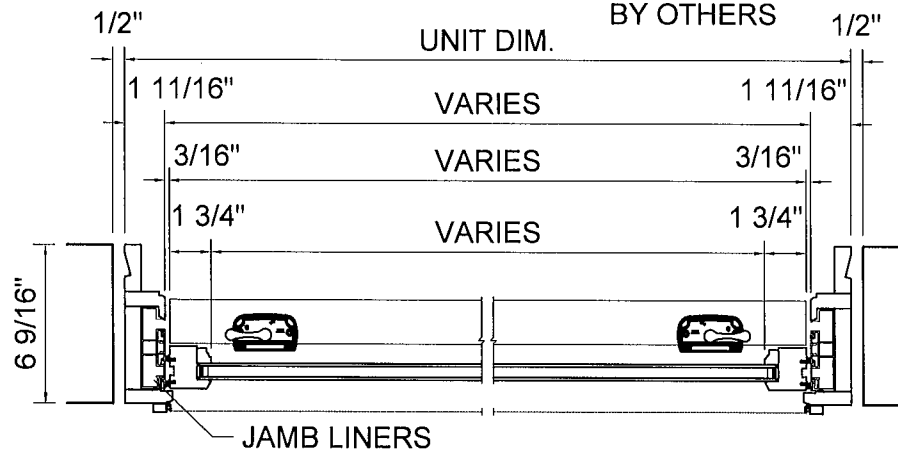

R.O. = UNIT DIMS. + 1"

EXTERIOR ELEVATION OF WOOD SERIES 3000 FOLD-UP UNIT AT COUNTER

® \* 2023 Rochester Colonial Mfg. Corp.

Phone: (800) - 321 - 8199  
 (585) - 254 - 8191  
 Fax: (585) - 254 - 1768

WOOD SERIES 3000 FOLD-UP UNIT  
 AT COUNTER