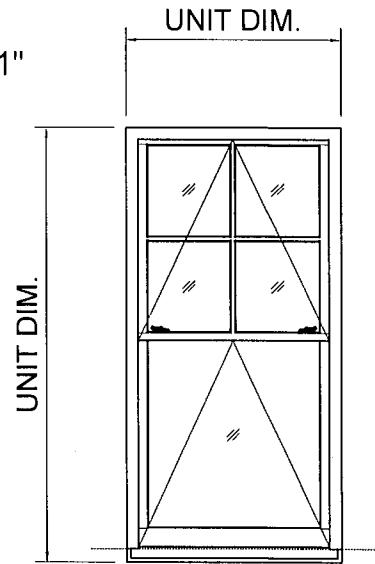

R.O. = UNIT DIMS. + 1"

EXTERIOR ELEVATION OF WOOD SERIES 3000 FOLD-UP UNIT AT COUNTER

® \* 2023 Rochester Colonial Mfg. Corp.

Phone: (800) - 321 - 8199  
 (585) - 254 - 8191  
 Fax: (585) - 254 - 1768

WOOD SERIES 3000 FOLD-UP UNIT  
 AT COUNTER

DATE:  
 8/21/23

DRAWING:  
 1 OF 1